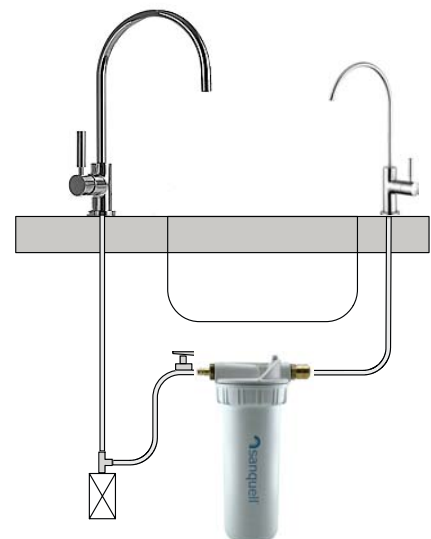

Technical Details

Construction

Appliance for installation under the sink for filtering of cold tap water.
Installation through professional tradesman necessary.

Measurements

Filter appliance Diameter 120 mm – Measurements of Quick-Connection 180 mm, Height 310 mm, with wall fitting 350mm, Weight without filter cartridge approx. 1250 grams. Stainless steel flexible piping approx. 800 mm in length.

Solo UT Package

Complete filter appliance, quick installation and fixed wall fitting, complete with stainless steel flexible piping with shut-off valve, key to open housing, filter cartridge „change“ indicator and operation-/installation- instructions.

The tap and the filter cartridge are to be selected separately.

Suitable filter cartridges

SFP Standard (NFP Premium)
SPFP Superpure (IFP Puro)
CBR2 Comfort (only Sanquell)

Item-No. 130
without cartridge

Option:
Outlet spout „Lugano“
All Stainless Steel

Installation diagram
showing separate outflow tap

Item-No. 792
Sanquell-Package UT
contents:
Filter Solo UT Quick with complete
connection- / installationmaterial,
filter cartridge SPFP Superpure,
Sanquell Refiner "UT-Filter".